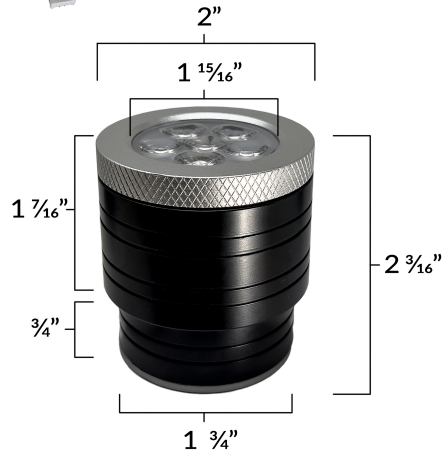

12V Power Select Insta-Fit Retrofit Warm White LED Module w/ Swappable Optics

DESCRIPTION

Material: Aluminum Housing and Polycarbonate Lens
 Voltage: 12V
 Bulb Type: Integrated LED
 Power Rating: Adjustable to 2w/4w/6w/9w OR 3w/6w/9w/12w
 Lens Options: Comes with Interchangeable Options of 15°/30°/45°/60°
 Color Temperature: 3000k

ADDITIONAL DETAILS

Lens Convertible 9 watt

Lens Convertible 12 watt

ORDERING INFORMATION

AQL-SD33

Convertible Wattage

- A 9 WATT
- B 12 WATT

Kelvin

- 30 3000K

AQL-SD33 - ____ - ____

Fixture Type: _____

Job Name: _____

Notes: _____